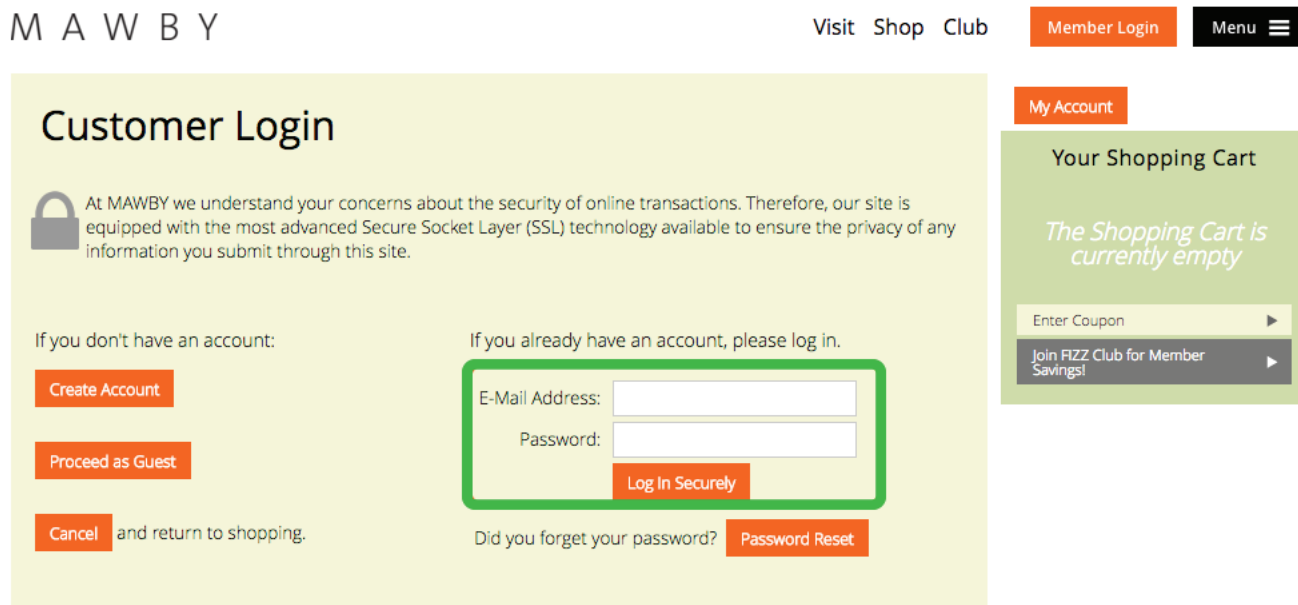

# To SKIP your FIZZ Club Selection

- Go to [www.lmawby.com](http://www.lmawby.com) and click on “Member Login” found in the top right corner.

- Login on the “Customer Login” page using your email and password.

You will briefly see this page:

- Once on your “Customer Account” page, click on “Customize your upcoming FIZZ Club Selection”, found near the top of this page in the orange box.

M A W B Y

Visit Shop Club

Member Login

Menu

This will take you to the page that looks like this: